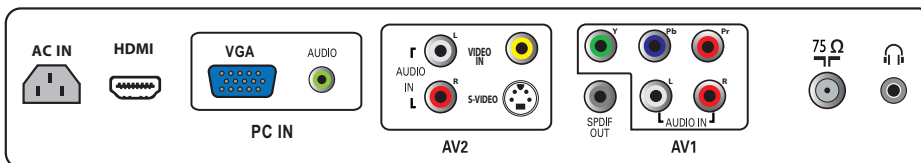

Multiple AV inputs

Multiple AV inputs accommodate a variety of format choices in connecting video and audio devices (480i/p, 720p, 1080i).

Dynamic Contrast

Special picture processing technology dynamically and seamlessly delivers vibrant images in bright scenes or reproduces a deep blacks and accurate rendering of darker colors and shades in dark scenes. You get the ultimate LCD picture: stable and clear images with enriched color performance and excellent contrast.

3D combfilter

A 3D combfilter is a device that performs field-by-field comparisons of the television image to accurately separate the color from the black-and-white information. It separates brightness and color signals better in the 3D domain to eliminate cross-color, cross-luminance and dot-crawl distortion - all of which detract from your viewing pleasure.

Dolby Digital surround

Dolby Digital, the world's leading digital multi-channel audio system, duplicates the way the human ear processes sound naturally so you can experience superb quality surround sound audio with realistic spatial cues.